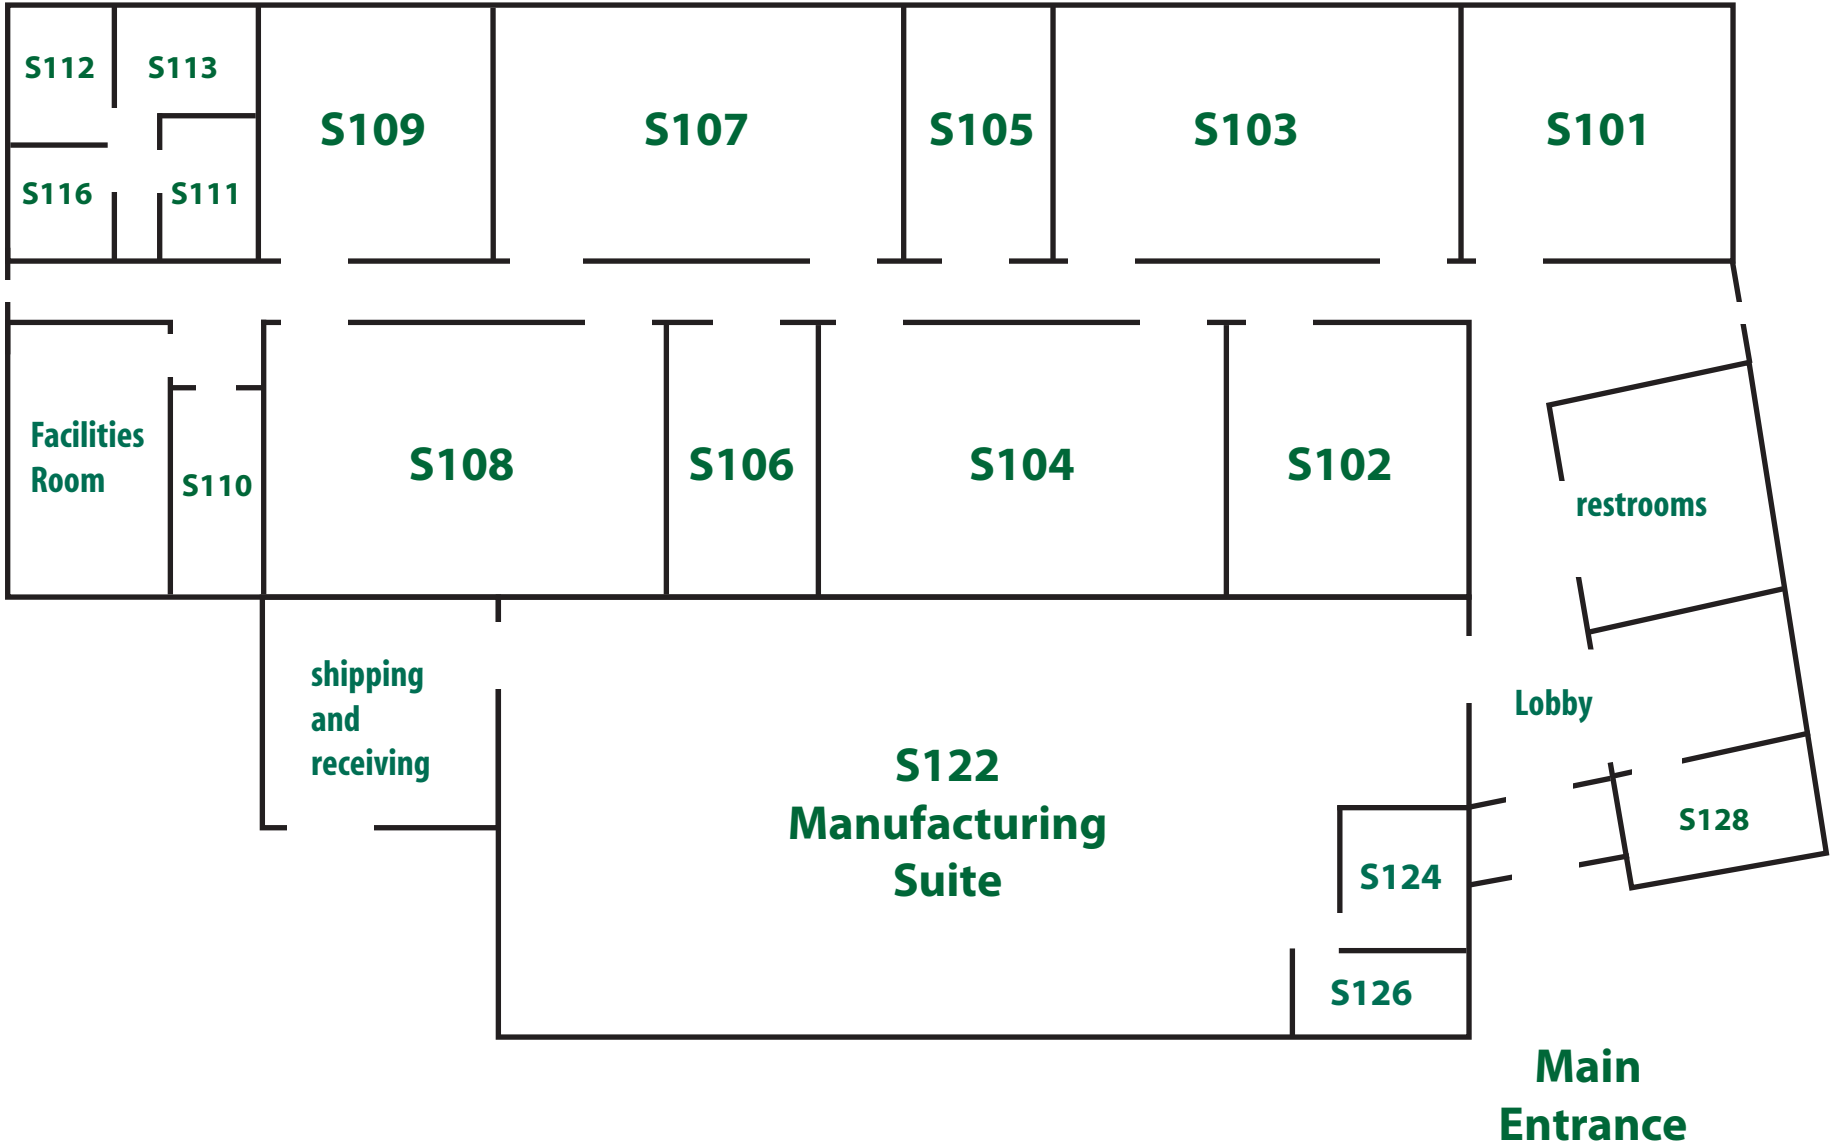

INDIANA CENTER
for the
LIFE SCIENCES

501 NORTH PROFILE PARKWAY

ICLS
Building

Main
Campus

PARKING